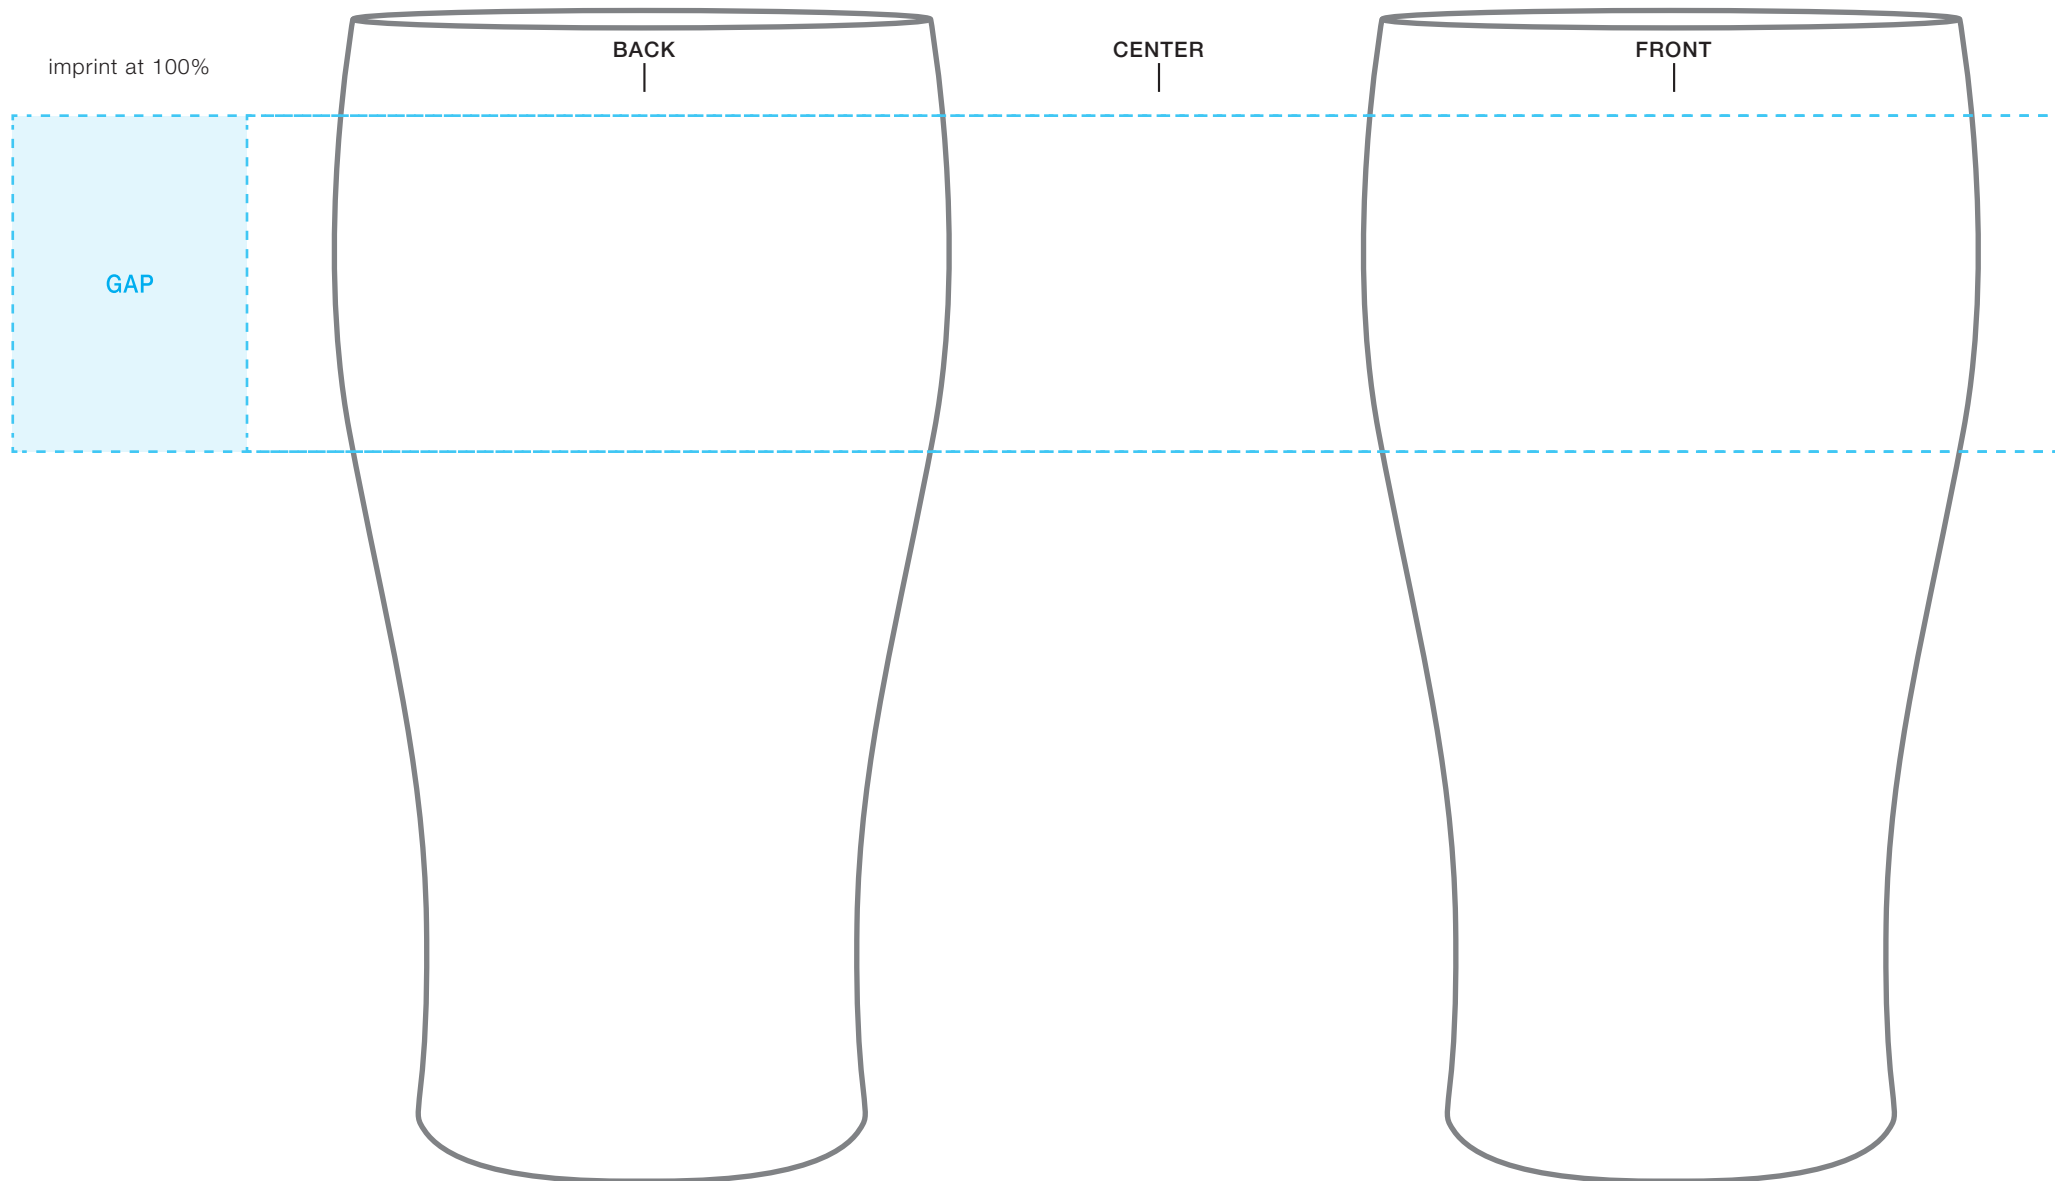

****CIRCLES/SQUARES WILL WARP ON TAPERED ITEM****

20 oz pub glass
AVAILABLE IMPRINT AREA [DASHED BLUE LINE] = 1.75" h x 3.25" w x 9.5" wrap
[10.72" full wrap when printing more than one imprint color]

**NOT A PROOF
FOR CONCEPT PURPOSES ONLY**
PLEASE DESIGNATE PMS# TO CORRESPONDING COLOR #
PLEASE USE PMS COLORS AND OUTLINE ANY FONTS
BEFORE SENDING WITH YOUR ORDER