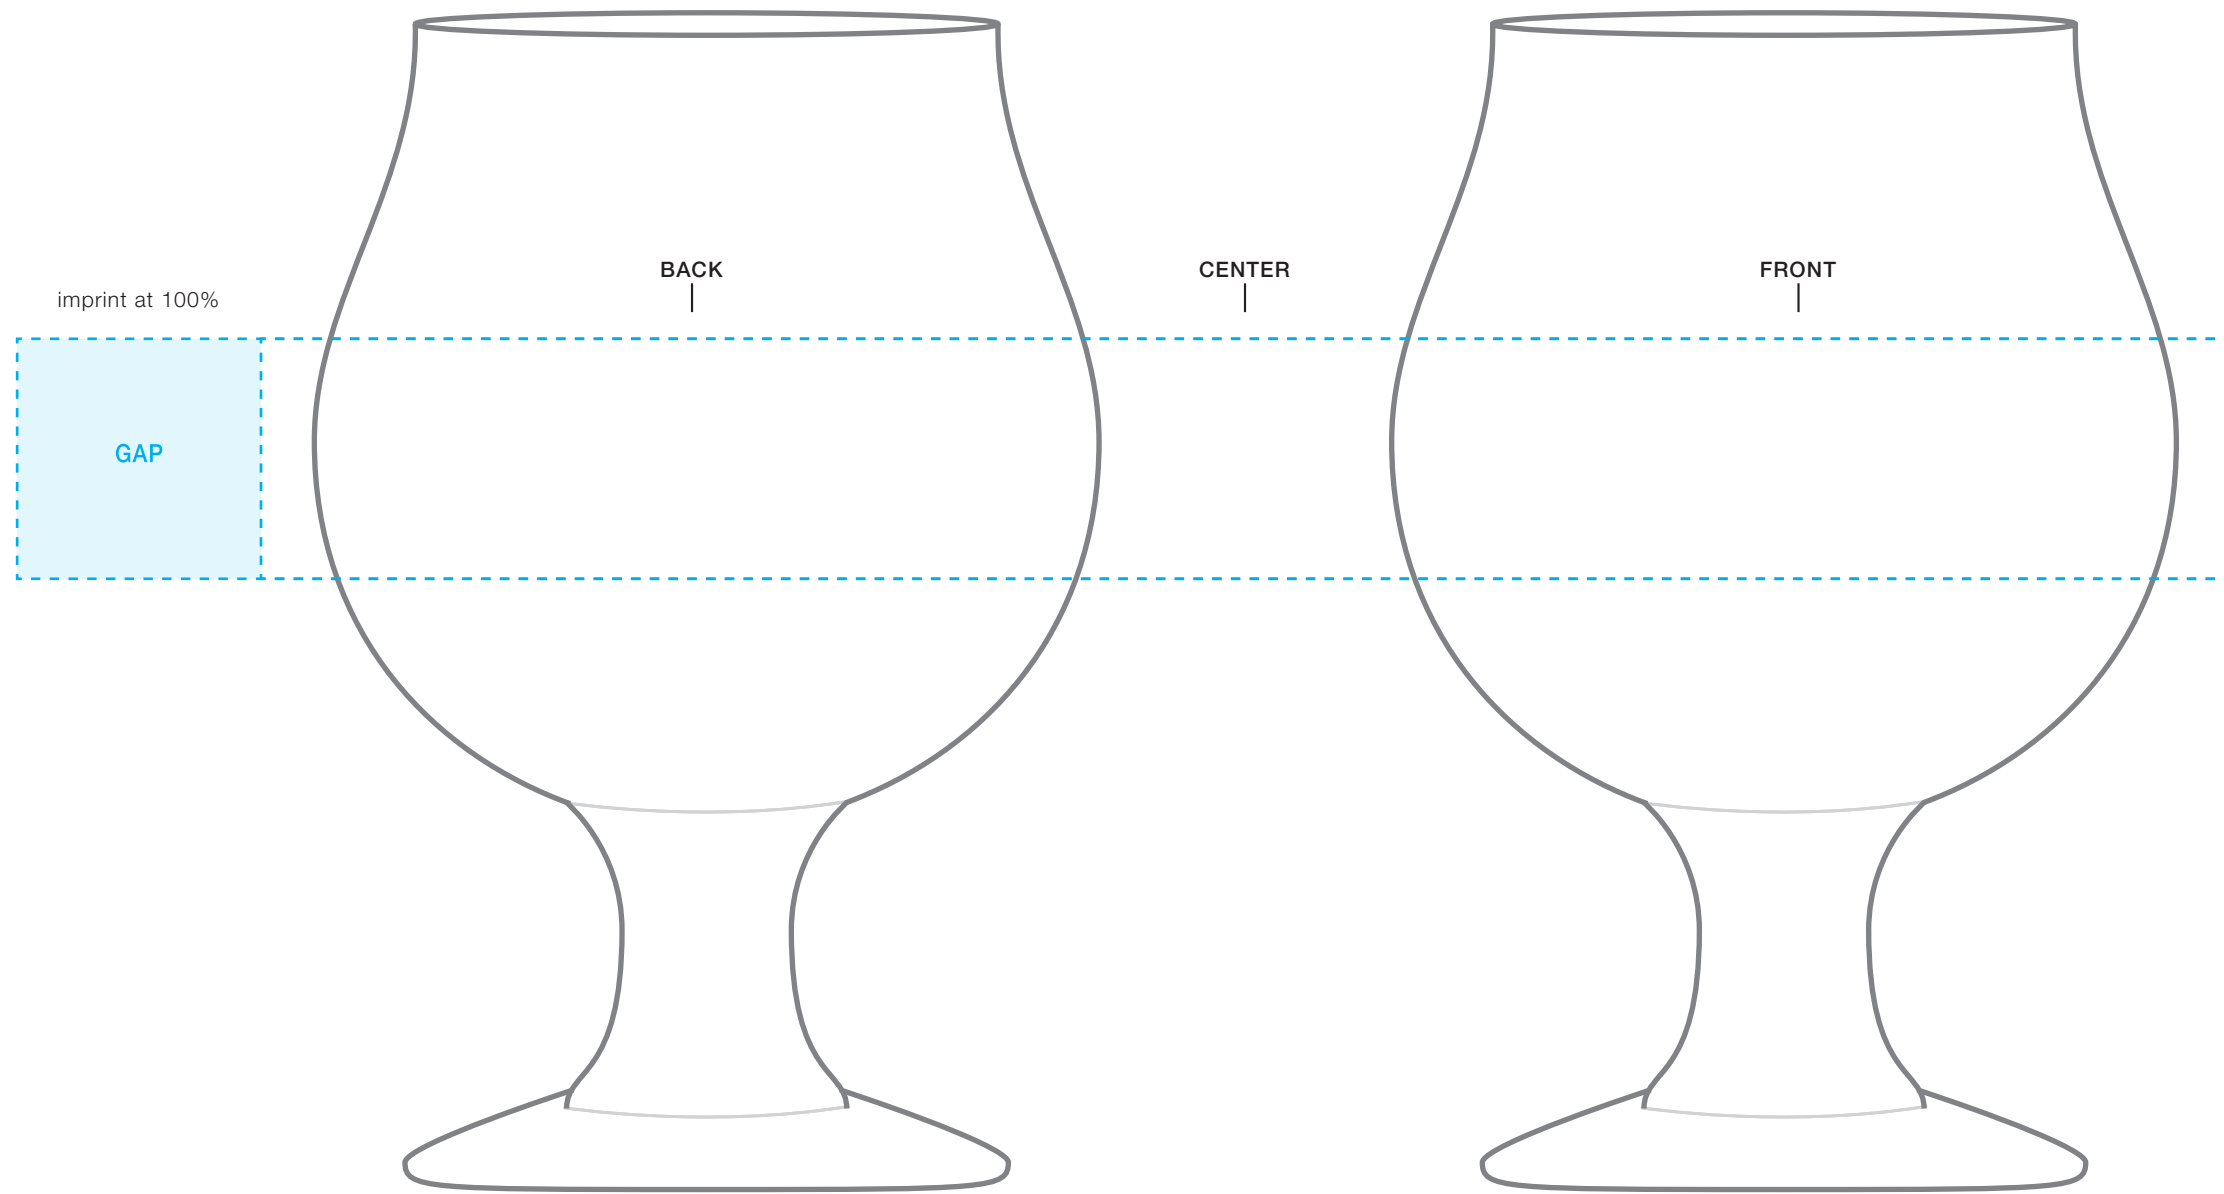

**\*\*CIRCLES/SQUARES WILL WARP ON TAPERED ITEM\*\***

16 oz belgian glass

AVAILABLE IMPRINT AREA [DASHED BLUE LINE] = 1.25" h x 2.5" w x 10.25" wrap  
[ 11.52" full wrap when printing more than one imprint color ]