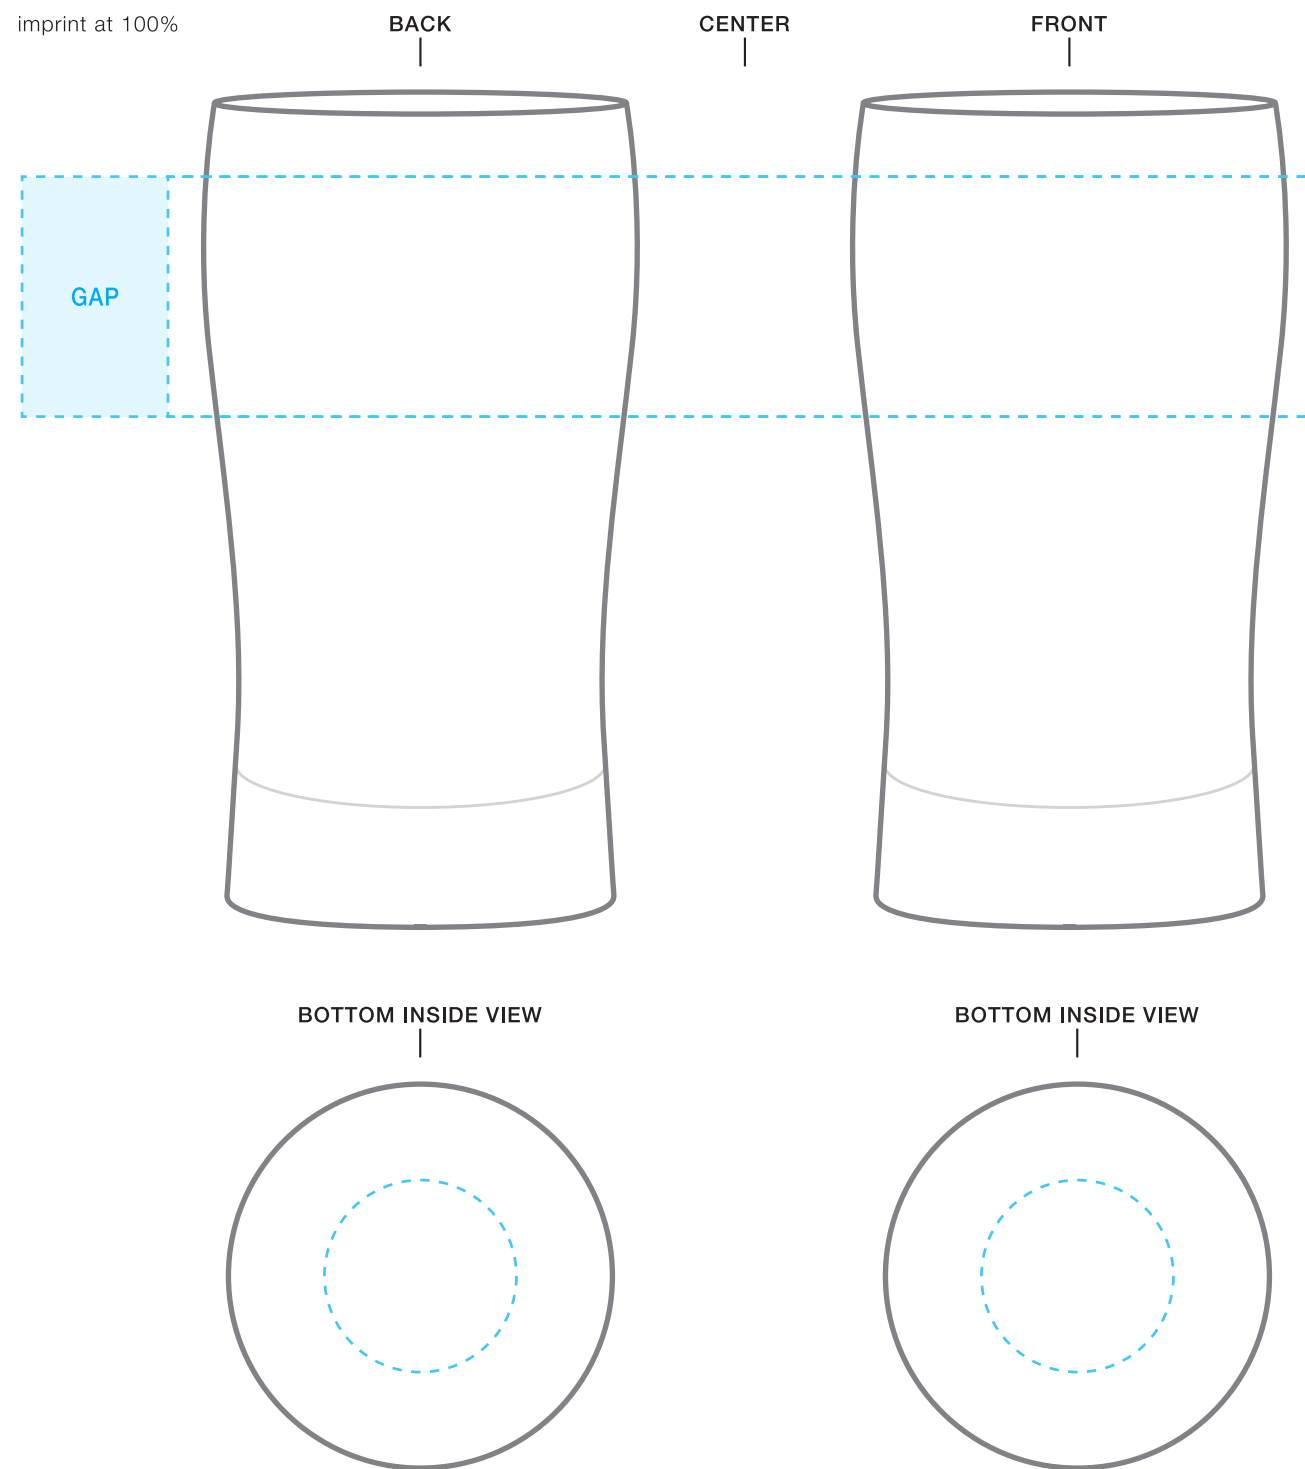

****CIRCLES/SQUARES WILL WARP ON TAPERED ITEM****

beer sampler
AVAILABLE IMPRINT AREA [DASHED BLUE LINE] = 1.25" h x 2" w x 6" wrap BOTTOM IMPRINT AREA = 1" diameter
[6.76" full wrap when printing more than one imprint color]