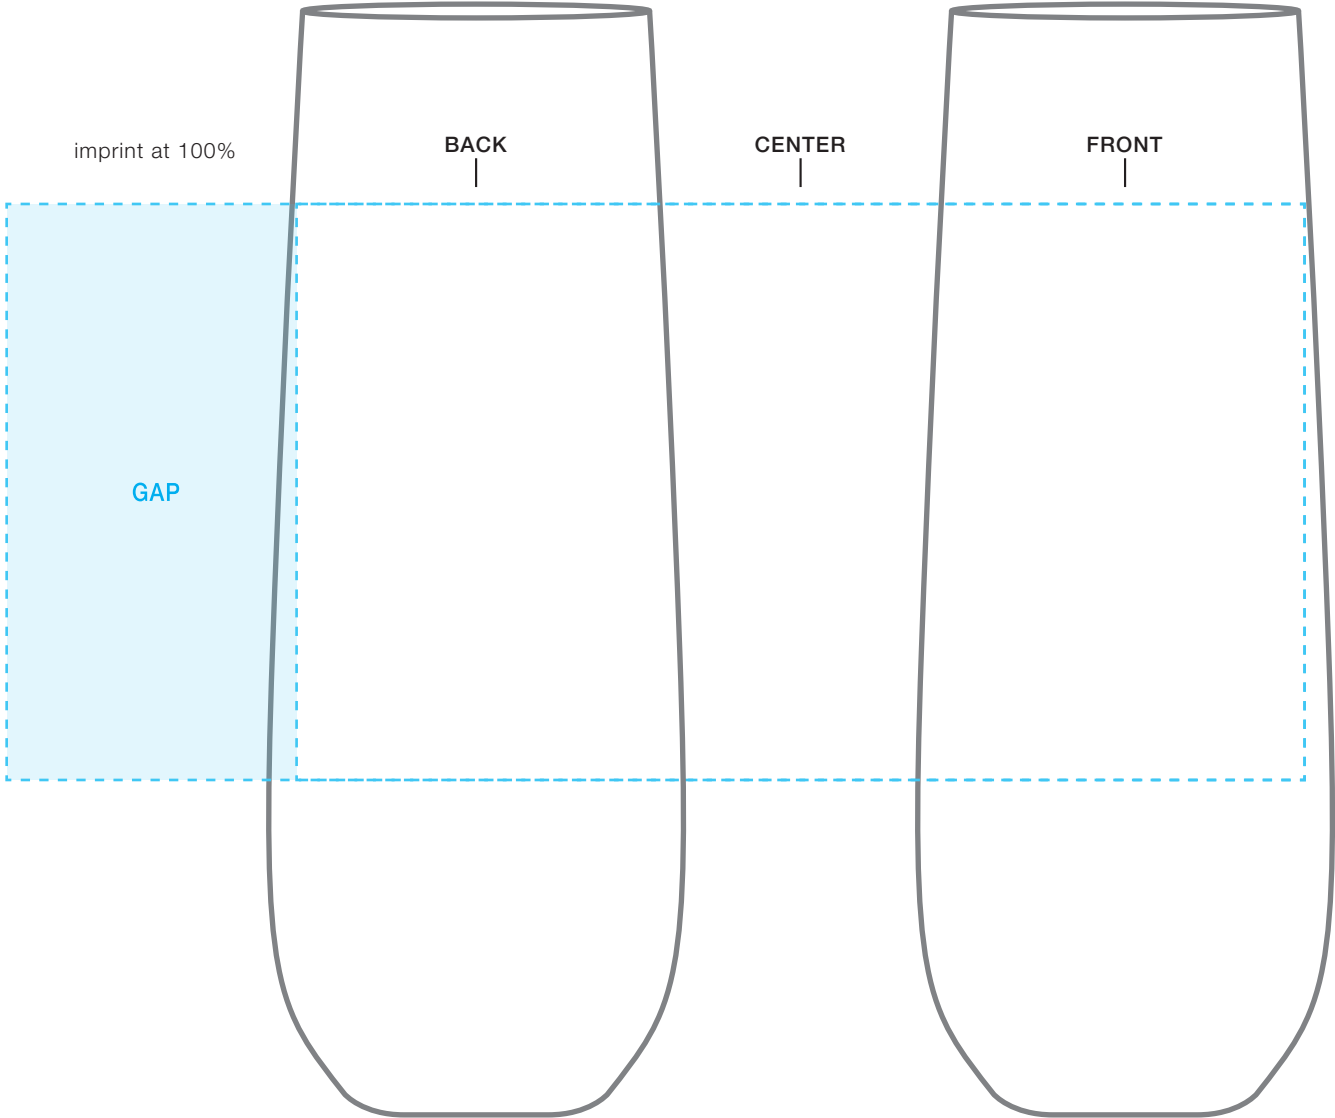

****CIRCLES/SQUARES WILL WARP ON TAPERED ITEM****

8.5 oz vina
AVAILABLE IMPRINT AREA [DASHED BLUE LINE] = 3" h x 2" w x 5.25" wrap
[6.76" full wrap when printing more than one imprint color]

**NOT A PROOF
FOR CONCEPT PURPOSES ONLY**
PLEASE DESIGNATE PMS# TO CORRESPONDING COLOR #
PLEASE USE PMS COLORS AND OUTLINE ANY FONTS
BEFORE SENDING WITH YOUR ORDER