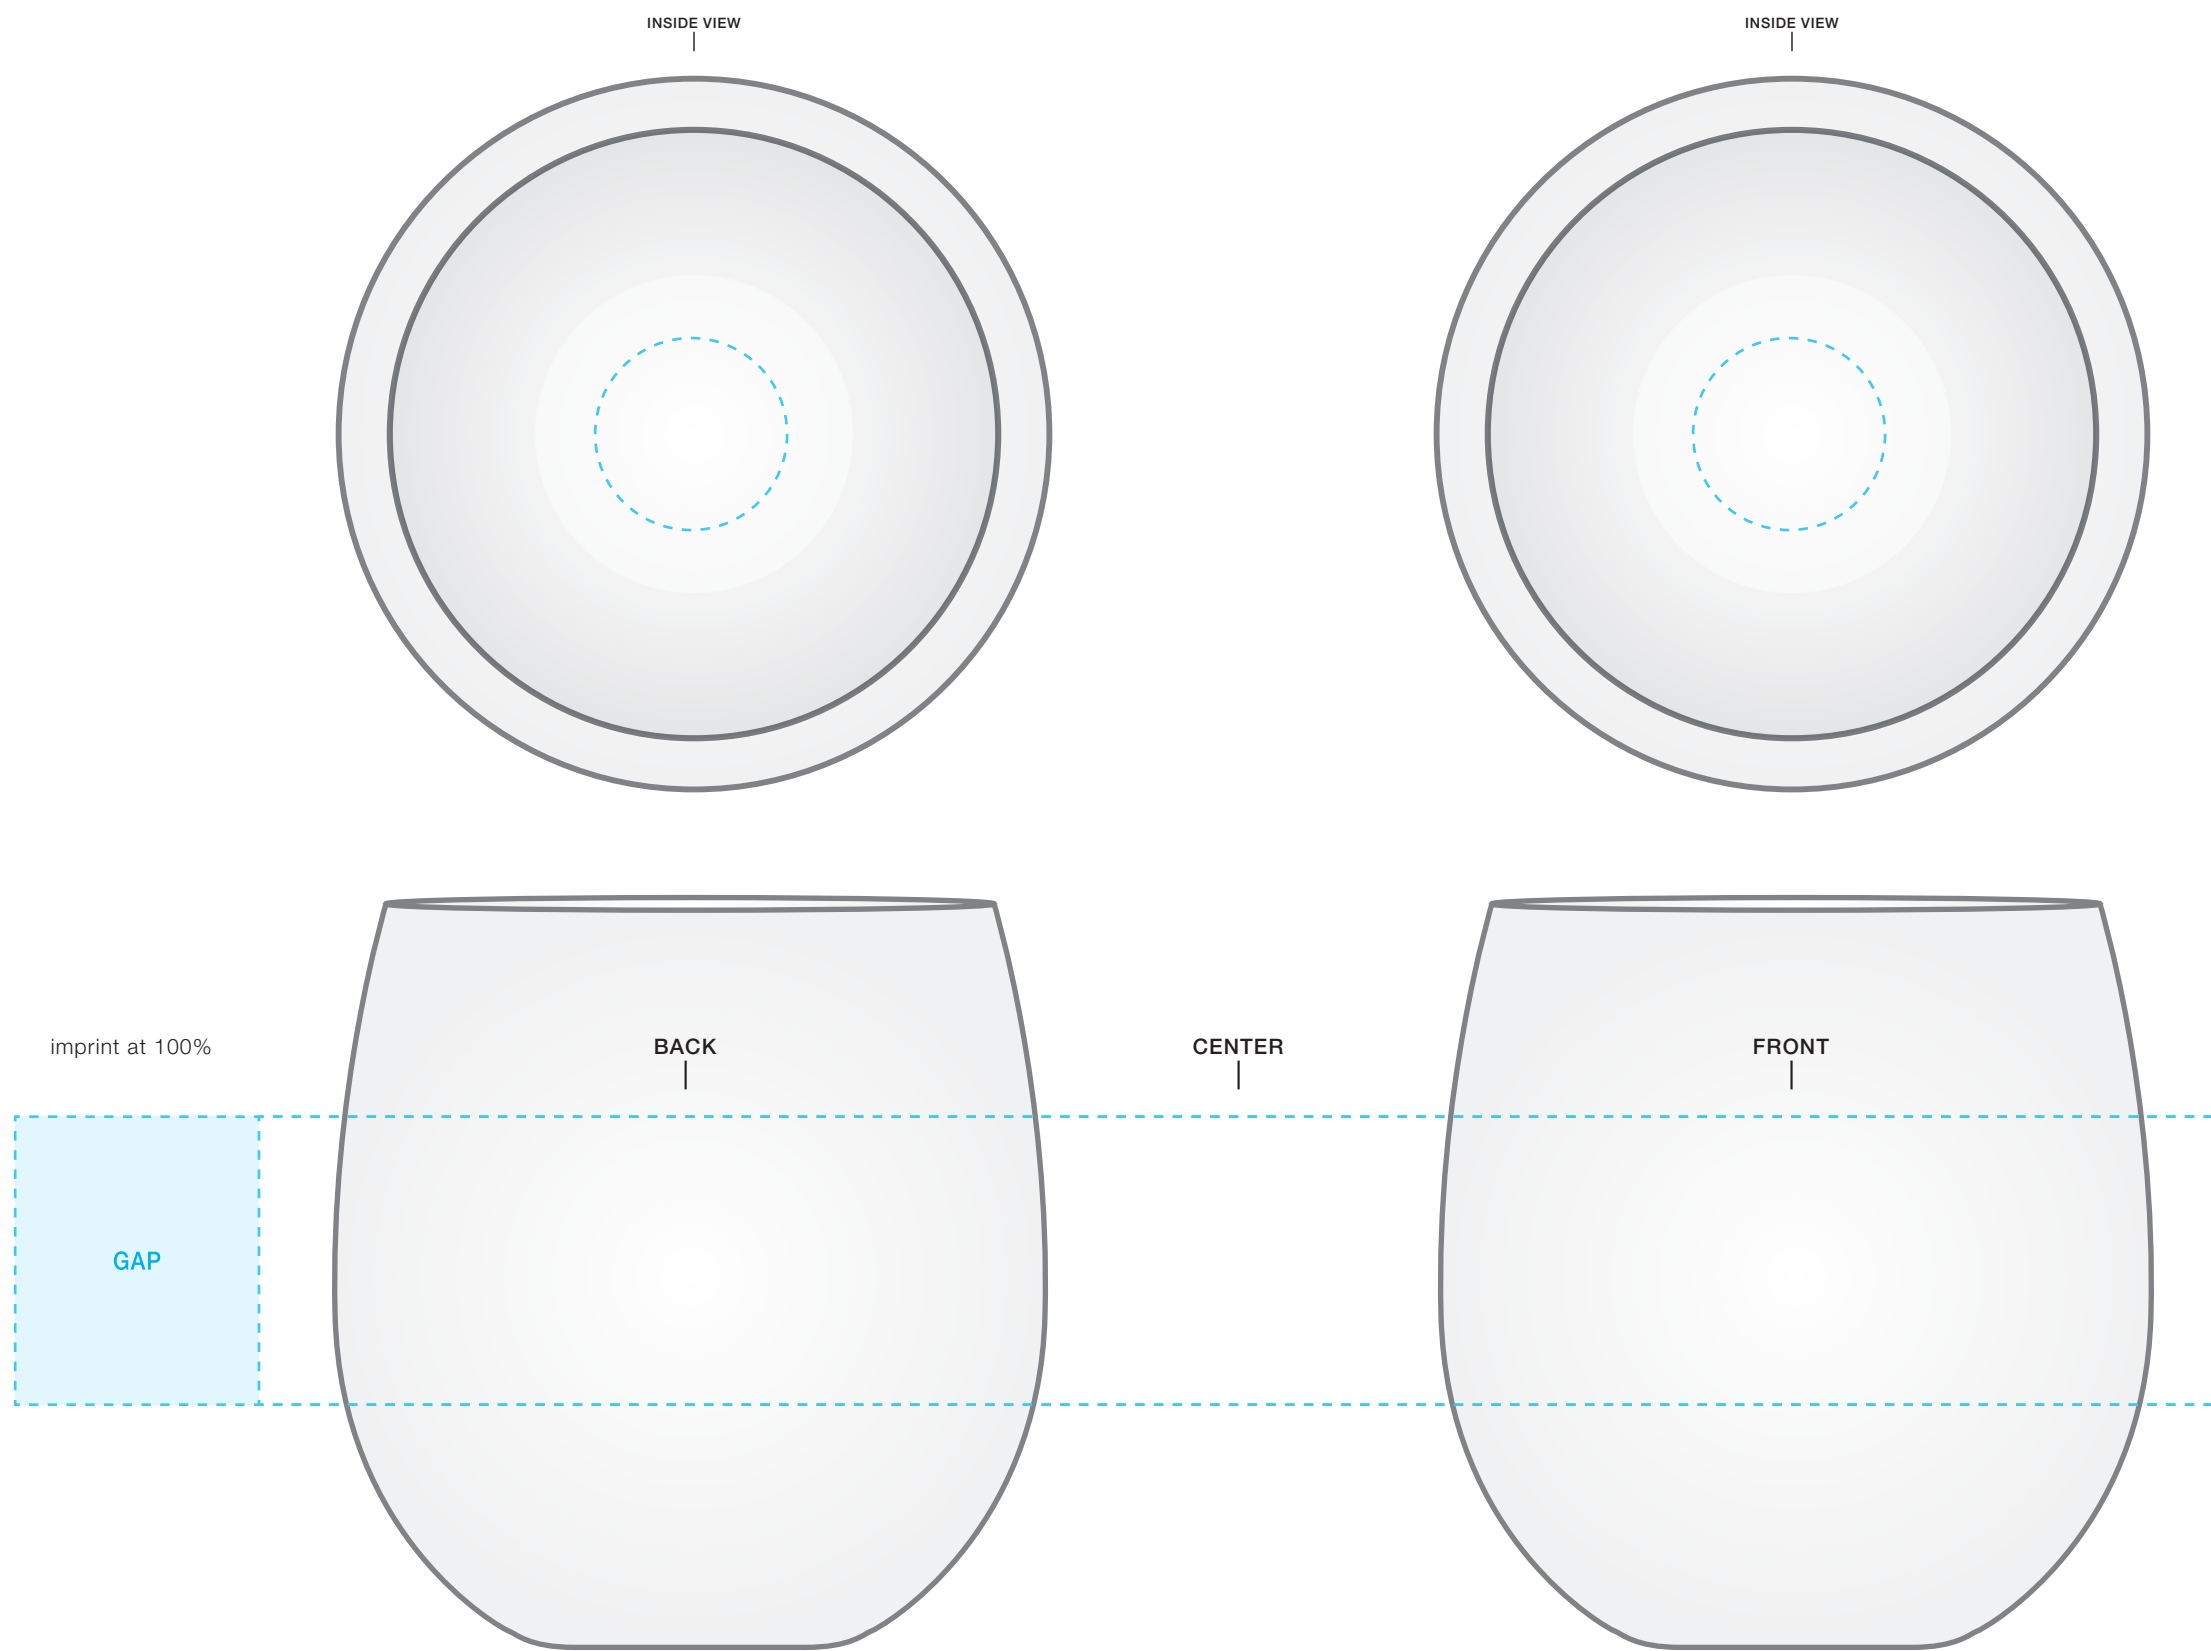

****CIRCLES/SQUARES WILL WARP ON TAPERED ITEM****

16.5 oz vina
AVAILABLE IMPRINT AREA [DASHED BLUE LINE] = 1.5" h x 3.5" w x 10.25" wrap BOTTOM IMPRINT AREA = 1" diameter
[11.52" full wrap when printing more than one imprint color]