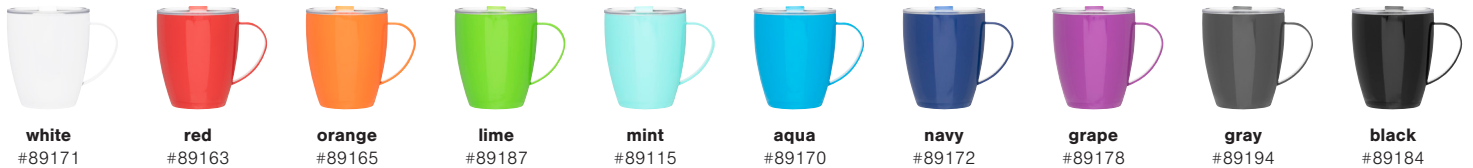

## haus

12 oz double wall 18/8 stainless steel thermal mug with copper vacuum insulation, clear acrylic push-on lid, and matching swivel · for hot and cold beverages · gift box included

**white**  
#89171

**red**  
#89163

**orange**  
#89165

**lime**  
#89187

**mint**  
#89115

**aqua**  
#89170

**navy**  
#89172

**grape**  
#89178

**gray**  
#89194

## orion

16.9 oz double wall 18/8 stainless steel multi-use thermal tumbler or bottle with copper vacuum insulation, threaded snap-fit lid, threaded dual-opening tritan lid with matching top, and powder coated finish · gift box included